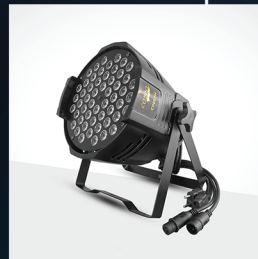

STAGE LIGHTING

With Advanced C05PO Technology

CP1/2-H W/WW

CP1/2-H RGB

CP001-H RGB

CP002-H RGB

CP60-H RGB

CP008-H RGB
WATERPROOF

CP005-H W/WW

CP007-H RGB

RANGE OF
PAR LIGHTS

CP006-BEES EYE

CP007-BEES EYE

CP009 / LB150 SHARPY

LB280 10R SHARPY

SERIES OF
MOVING
HEAD